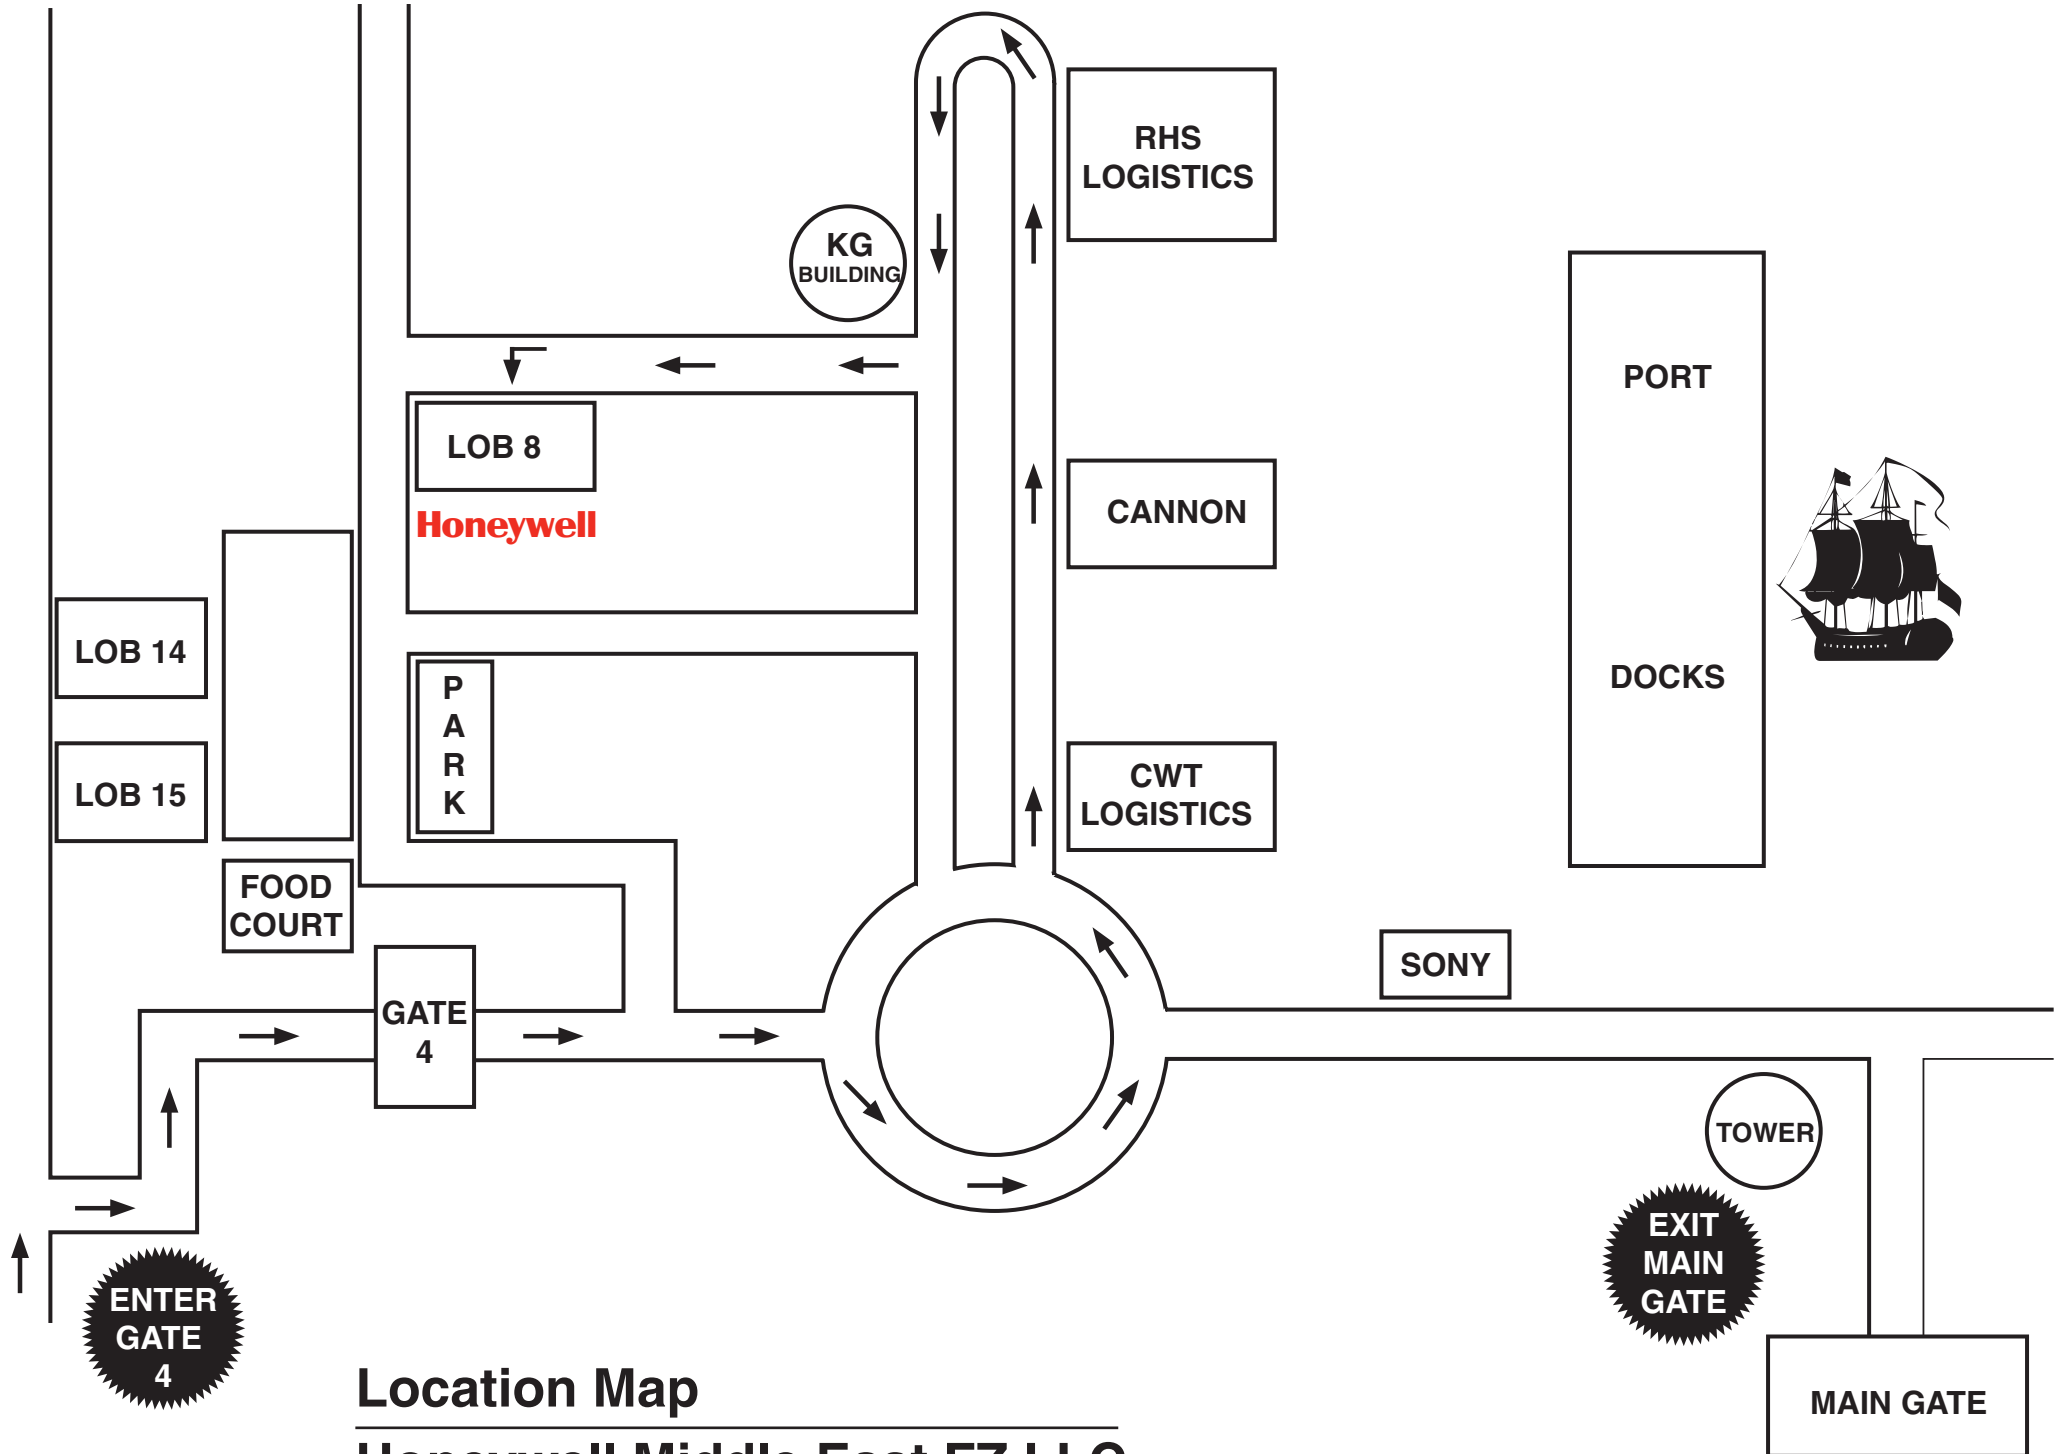

SHAKH ZAYED ROAD

Location Map
Honeywell Middle East FZ LLC

MAIN GATE

EXIT MAIN GATE

TOWER

SONY

PORT
DOCKS

RHS
LOGISTICS

CANNON

CWT
LOGISTICS

LOB 8
Honeywell

P
A
R
K

KG
BUILDING

FOOD
COURT

LOB 14

LOB 15

GATE
4